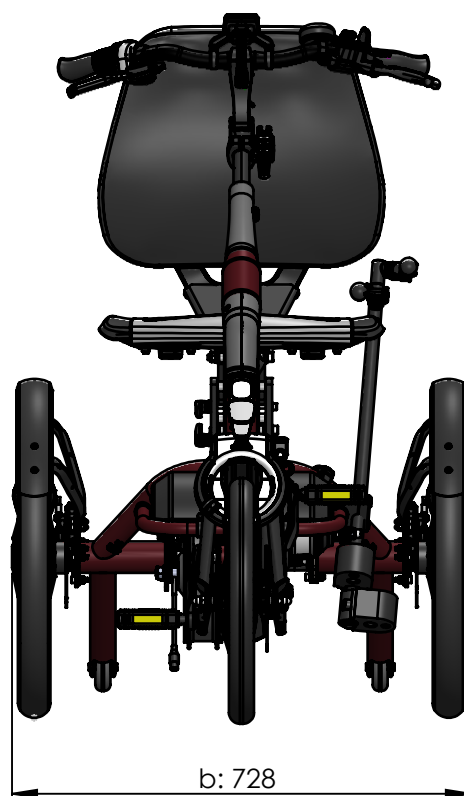

vanraam®  
Let's all cycle

**Standard frame:**

Turning circle: 2.1m

a = Maximum length 1733 mm

b = Maximum width 728 mm

c = Height 1097 mm

d = Inseam 630-810 mm

e = Seat height 575-650 mm

f = Bracket height 255 mm

g = Entry height 317 mm

vanraam®  
Let's all cycle