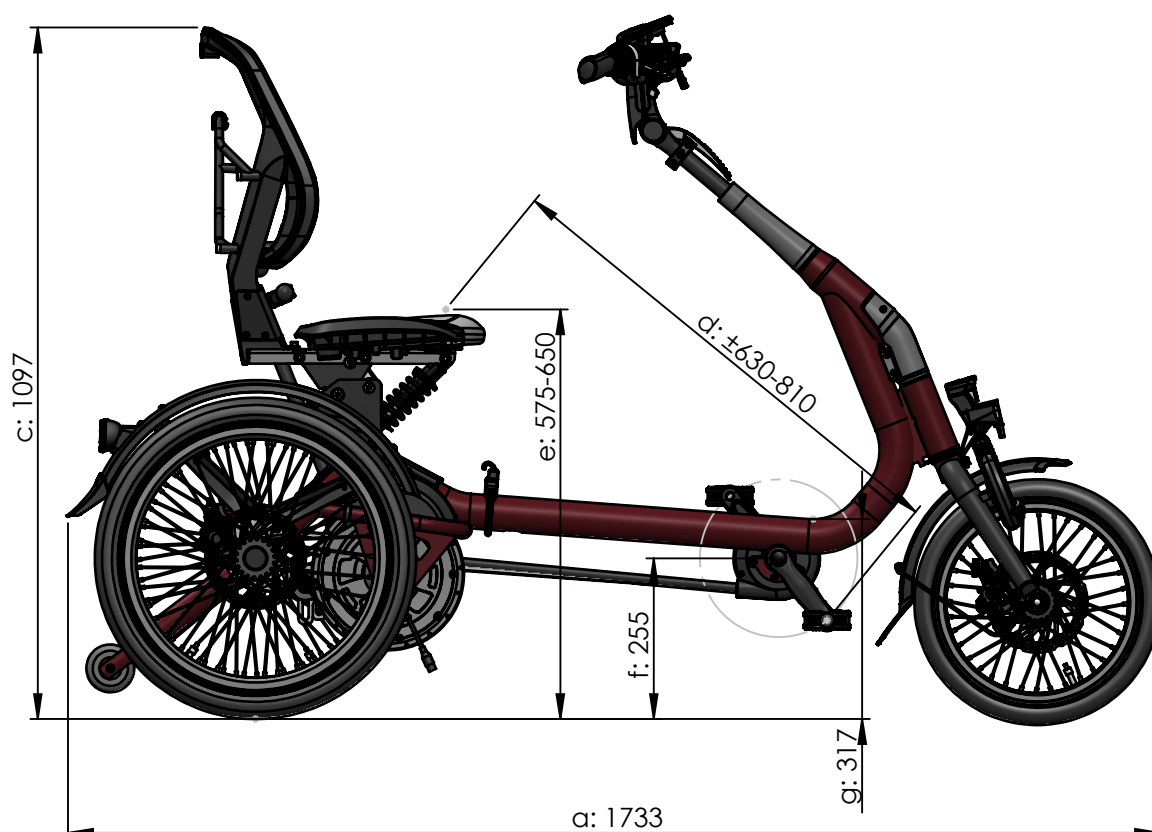

vanraam®  
Let's all cycle

**Standard frame:**

Turning circle: 2.1m

a = Maximum length 1733 mm

b = Maximum width 728 mm

c = Height 1097 mm

d = Inseam 630-810 mm

e = Seat height 575-650 mm

f = Bracket height 255 mm

g = Entry height 317 mm

vanraam®  
Let's all cycle